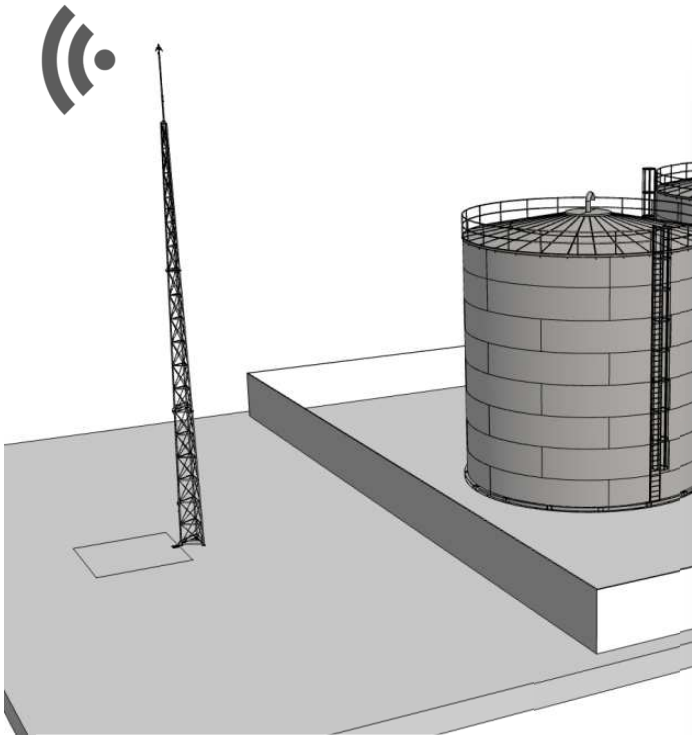

# ISOLATED LIGHTNING PROTECTION SYSTEM USING REMOTE-TESTING ESE LIGHTNING AIR TERMINAL PREVECTRON 3® Connect

REMOTE-TESTING  
ESE AIR TERMINAL

DOWN CONDUCTOR  
ADAPTOR

PREVECTRON 3® connect

Test Status

Lightning Strikes

0

Signal

Battery

COPPER TAPE  
CONDUCTOR

EARTH ROD

TYPE A2 EARTHING SYSTEM  
TRIANGLE ARRANGEMENT

SELF-STANDING TOWER