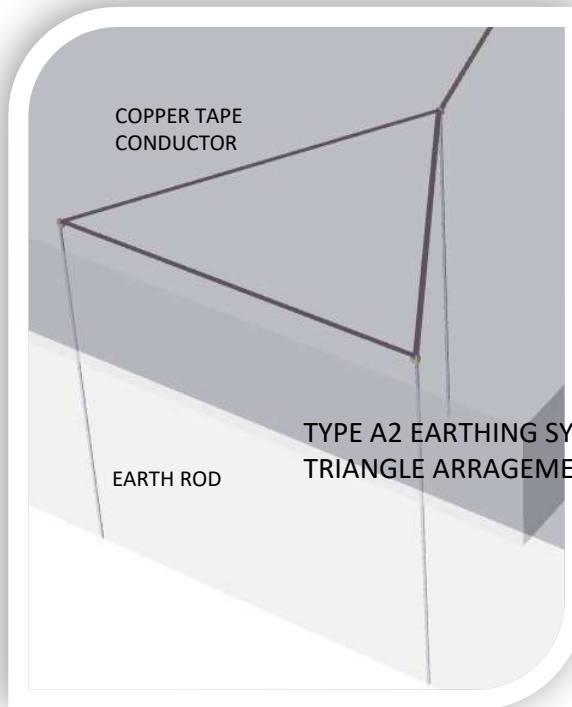

# ISOLATED LIGHTNING PROTECTION SYSTEM USING REMOTE-TESTING ESE LIGHTNING AIR TERMINAL PREVECTRON 3® Connect

REMOTE-TESTING  
ESE AIR TERMINAL

DOWN CONDUCTOR  
ADAPTOR

PREVECTRON 3® connect

Test Status

Lightning Strikes

0

Signal

Battery

COPPER TAPE  
CONDUCTOR

EARTH ROD

TYPE A2 EARTHING SYSTEM  
TRIANGLE ARRANGEMENT

SELF-STANDING TOWER