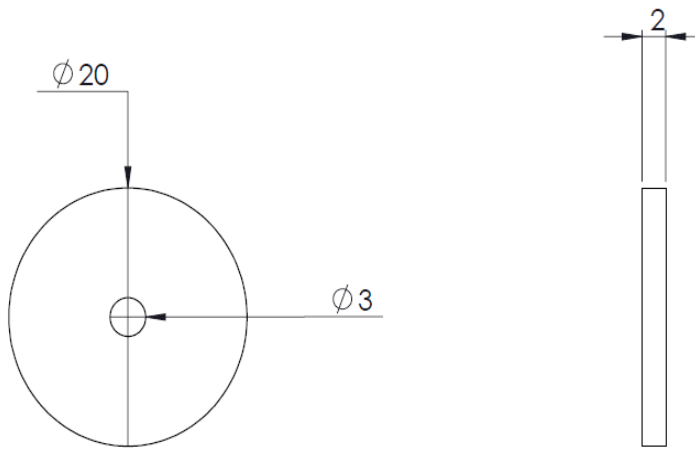

Rubber Sealing Plain Washer

Characteristics	P6044
Material	Rubber
Weight (kg)	
Application	Used with rivets to hold fixings such as clips in place on steel surfaces or cladding panels. The rivets supplied are waterproof.

Dimensions (mm)

Application